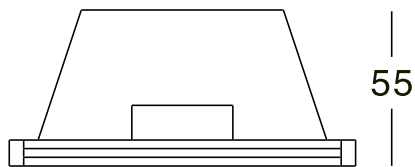

## DRAWING

## SPECIFICATIONS

Product Code	KL-SP00010
Power	GU10/MR16
Input	220-240V
Material	Gypsum
Dimensions	120mm*120mm*55mm
Cut-out	123mm*123mm