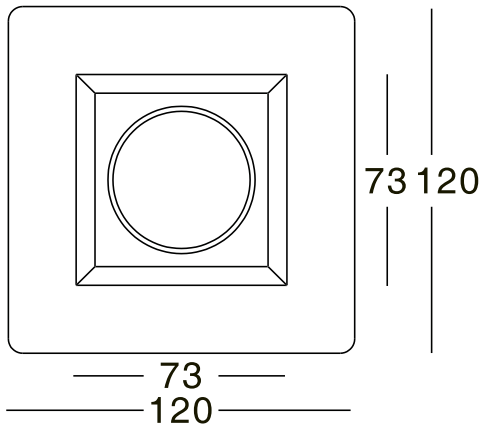

# MAVERICK SPOT LIGHT

TECHNICAL SHEET  
KL-SP00010

**KEYLIGHT**

SPAIN

PRODUCTOS DE ILUMINACION

## DRAWING

## SPECIFICATIONS

Product Code	KL-SP00010
Power	GU10/MR16
Input	220-240V
Material	Gypsum
Dimensions	120mm*120mm*55mm
Cut-out	123mm*123mm