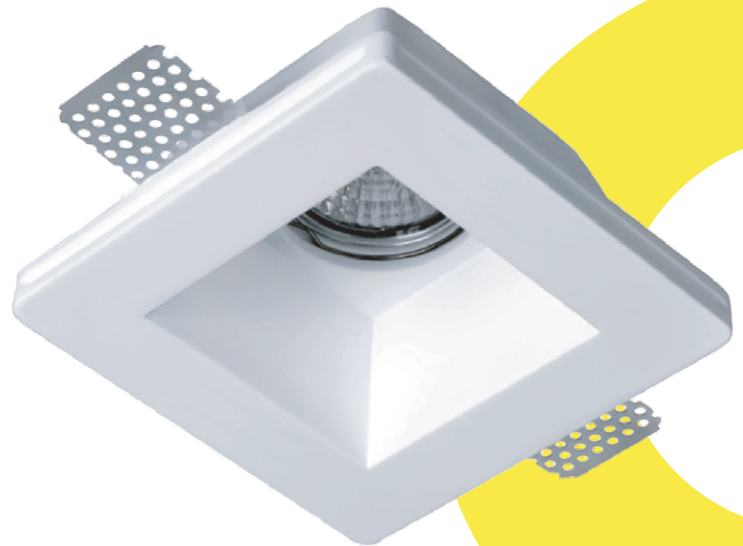

# MAVERICK SPOT LIGHT

TECHNICAL SHEET  
KL-SP00010

**KEYLIGHT**

SPAIN

PRODUCTOS DE ILUMINACION

## DRAWING

## SPECIFICATIONS

Product Code	KL-SP00010
Power	GU10/MR16
Input	220-240V
Material	Gypsum
Dimensions	120mm*120mm*55mm
Cut-out	123mm*123mm